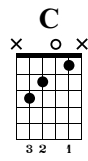

Wherever You Will Go (intro)

The Calling

Standard tuning

♩ = 120

C

Gsus4/B

Capo fret 2

s. guit.