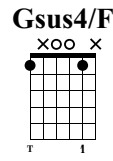

Wherever You Will Go (intro)

The Calling

Standard tuning

♩ = 120

C

Gsus4/B

Capo fret 2

s. guit.