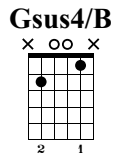

Wherever You Will Go (intro)

The Calling

Standard tuning

♩ = 120

C

Gsus4/B

Capo fret 2

s. guit.