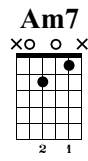

Wherever You Will Go (intro)

The Calling

Standard tuning

♩ = 120

C

Gsus4/B

Capo fret 2

s. guit.