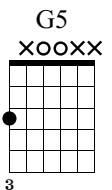

Faded

Alan Walker

Standard tuning

♩ = 120

Capo fret 6

S-Gt

T
A
B

1	1	1	0
0	2	2	0
0	2	2	0

T
A
B

0	0	0	0
3	2	2	3
3	2	2	3

T
A
B

1	1	1	1
0	2	0	0
0	2	0	0

25 *let ring* 26 *let ring* 27 *let ring* 28

T 0 0 0 0
A 0 2 2 2
B 0 2 2 2

29 *let ring* 30 31 32

T 0 0 0 0
A 3 2 0 2
B 3 2 0 2