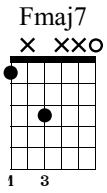

Faded

Alan Walker

Standard tuning

♩ = 120

Capo fret 6

S-Gt

T
A
B

1	1	1	0
0	2	2	0
0	2	2	0

T
A
B

0	0	0	0
3	2	2	3
3	2	2	3

T
A
B

1	1	1	1
0	2	0	0
0	2	0	0

25 *let ring* 26 *let ring* 27 *let ring* 28

T 0 0 0 0
A 0 2 2 2
B 0 2 2 2

29 *let ring* 30 31 32

T 0 0 0 0
A 3 2 0 2
B 3 2 0 2