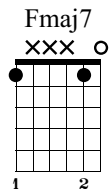

Faded

Alan Walker

Standard tuning

♩ = 120

Capo fret 6

S-Gt

T
A
B

1	1	1	0
0	2	2	0
0	2	2	0

T
A
B

0	0	0	0
3	2	2	3
3	2	2	3

T
A
B

1	1	1	1
0	2	0	0
0	2	0	0

25 *let ring* 26 *let ring* 27 *let ring* 28

T 0 0 0 0
A 0 2 2 2
B 0 2 2 2

29 *let ring* 30 31 32

T 0 0 0 0
A 3 2 0 2
B 3 2 0 2