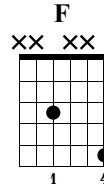

Faded

Alan Walker

Standard tuning

♩ = 120

Capo fret 6

S-Gt

T
A
B

1	1	1	0
0	2	2	0
0	2	2	0

T
A
B

0	0	0	0
3	2	2	3
3	2	2	3

T
A
B

1	1	1	1
0	2	0	0
0	2	0	0

25 *let ring* 26 *let ring* 27 *let ring* 28

T 0 0 0 0
A 0 2 2 2
B 0 2 2 2

29 *let ring* 30 31 32

T 0 0 0 0
A 3 2 0 2
B 3 2 0 2