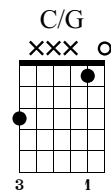

Faded

Alan Walker

Standard tuning

♩ = 120

Capo fret 6

S-Gt

T
A
B

1	1	1	0
0	2	2	0
0	2	2	0

T
A
B

0	0	0	0
3	2	2	3
3	2	2	3

T
A
B

1	1	1	1
0	2	0	0
0	2	0	0

25 *let ring* 26 *let ring* 27 *let ring* 28

T 0 0 0 0
A 0 2 2 2
B 0 2 2 2

29 *let ring* 30 31 32

T 0 0 0 0
A 3 2 0 2
B 3 2 0 2