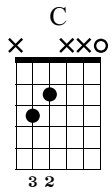

Faded

Alan Walker

Standard tuning

♩ = 120

Capo fret 6

S-Gt

T
A
B

1	1	1	0
0	2	2	0
0	2	2	0

T
A
B

0	0	0	0
3	2	2	3
3	2	2	3

T
A
B

1	1	1	1
0	2	0	0
0	2	0	0

25 *let ring* 26 *let ring* 27 *let ring* 28

T 0 0 0 0
A 0 2 2 2
B 0 2 2 2

29 *let ring* 30 31 32

T 0 0 0 0
A 3 2 0 2
B 3 2 0 2