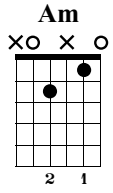

Faded

Alan Walker

Standard tuning

♩ = 120

Capo fret 6

S-Gt

T
A
B

1	1	1	0
0	2	2	0
0	2	2	0

T
A
B

0	0	0	0
3	2	2	3
3	2	2	3

T
A
B

1	1	1	1
0	2	0	0
0	2	0	0

25 *let ring* 26 *let ring* 27 *let ring* 28

T 0 0 0 0
A 0 2 2 2
B 0 2 2 2

29 *let ring* 30 31 32

T 0 0 0 0
A 3 2 0 2
B 3 2 0 2