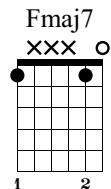

Faded

Alan Walker

Standard tuning

♩ = 120

Capo fret 6

S-Gt

T
A
B

1	1	1	0
0	2	2	0
0	2	2	0

T
A
B

0	0	0	0
3	2	2	3
3	2	2	3

T
A
B

1	1	1	1
0	2	0	0
0	2	0	0

25 *let ring* 26 *let ring* 27 *let ring* 28

T 0 0 0 0
A 0 2 2 2
B 0 2 2 2

29 *let ring* 30 31 32

T 0 0 0 0
A 3 2 0 2
B 3 2 0 2