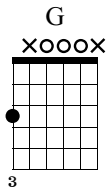

Faded

Alan Walker

Standard tuning

♩ = 120

Capo fret 6

S-Gt

T
A
B

1	1	1	0
0	2	2	0
0	2	2	0

T
A
B

0	0	0	0
3	2	2	3
3	2	2	3

T
A
B

1	1	1	1
0	2	0	0
0	2	0	0

25 *let ring* 26 *let ring* 27 *let ring* 28

T 0 0 0 0
A 0 2 2 2
B 0 2 2 2

29 *let ring* 30 31 32

T 0 0 0 0
A 3 2 0 2
B 3 2 0 2