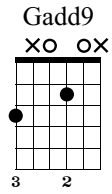

Faded

Alan Walker

Standard tuning

♩ = 120

Capo fret 6

S-Gt

T
A
B

1	1	1	0
0	2	2	0
0	2	2	0

T
A
B

0	0	0	0
3	2	2	3
3	2	2	3

T
A
B

1	1	1	1
0	2	0	0
0	2	0	0

25 *let ring* 26 *let ring* 27 *let ring* 28

T 0 0 0 0
A 0 2 2 2
B 0 2 2 2

29 *let ring* 30 31 32

T 0 0 0 0
A 3 2 0 2
B 3 2 0 2