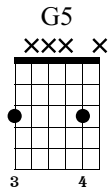

Faded

Alan Walker

Standard tuning

♩ = 120

Capo fret 6

S-Gt

T
A
B

1	1	1	0
0	2	2	0
0	2	2	0

T
A
B

0	0	0	0
3	2	2	3
3	2	2	3

T
A
B

1	1	1	1
0	2	0	0
0	2	0	0

25 *let ring* 26 *let ring* 27 *let ring* 28

T 0 0 0 0
A 0 2 2 2
B 0 2 2 2

29 *let ring* 30 31 32

T 0 0 0 0
A 3 2 0 2
B 3 2 0 2

33 *let ring* 34 H 35 P 36

T 0 0 0 0
A 0 2 2 2
B 0 2 2 2

37 38 39 40 41

let ring

T
A
B

0 1 1 3 3 0 0 0 0 0 0 0 3 3

3 2 0 2 3 3 3 3 3 3 3 3 3 3