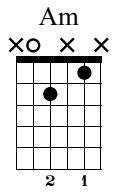

Faded

Alan Walker

Standard tuning

♩ = 120

Capo fret 6

S-Gt

T
A
B

1	1	1	0
0	2	2	0
0	2	2	0

T
A
B

0	0	0	0
3	2	2	3
3	2	2	3

T
A
B

1	1	1	1
0	2	0	0
0	2	0	0

25 *let ring* 26 *let ring* 27 *let ring* 28

T 0 0 0 0
A 0 2 2 2
B 0 2 2 2

29 *let ring* 30 31 32

T 0 0 0 0
A 3 2 0 2
B 3 2 0 2