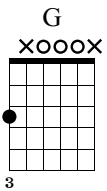

Faded

Alan Walker

Standard tuning

♩ = 120

Capo fret 6

S-Gt

T
A
B

1	1	1	0
0	2	2	0
0	2	2	0

T
A
B

0	0	0	0
3	2	2	3
3	2	2	3

T
A
B

1	1	1	1
0	2	0	0
0	2	0	0

25 *let ring* 26 *let ring* 27 *let ring* 28

T 0 0 0 0
A 0 2 2 2
B 0 2 2 2

29 *let ring* 30 31 32

T 0 0 0 0
A 3 2 0 2
B 3 2 0 2