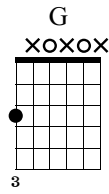

Faded

Alan Walker

Standard tuning

♩ = 120

Capo fret 6

S-Gt

T
A
B

1	1	1	0
0	2	2	0
0	2	2	0

T
A
B

0	0	0	0
3	2	2	3
3	2	2	3

T
A
B

1	1	1	1
0	2	0	0
0	2	0	0

25 *let ring* 26 *let ring* 27 *let ring* 28

T 0 0 0 0
A 0 2 2 2
B 0 2 2 2

29 *let ring* 30 31 32

T 0 0 0 0
A 3 2 0 2
B 3 2 0 2