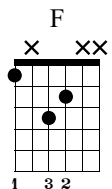

Faded

Alan Walker

Standard tuning

♩ = 120

Capo fret 6

S-Gt

T
A
B

1	1	1	0
0	2	2	0
0	2	2	0

T
A
B

0	0	0	0
3	2	2	3
3	2	2	3

T
A
B

1	1	1	1
0	2	0	0
0	2	0	0

25 *let ring* 26 *let ring* 27 *let ring* 28

T 0 0 0 0
A 0 2 2 2
B 0 2 2 2

29 *let ring* 30 31 32

T 0 0 0 0
A 3 2 0 2
B 3 2 0 2

33 *let ring* 34 H 35 P 36

T 0 0 0 0
A 0 2 2 2
B 0 2 2 2

37 38 39 40 41

let ring

T
A
B

0 1 1 3 3 0 0 0 0 0 0 0 3 3

3 2 0 2 3 3 3 3 3 3 3 3 3 3