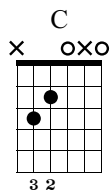

Faded

Alan Walker

Standard tuning

♩ = 120

Capo fret 6

S-Gt

T
A
B

1	1	1	0
0	2	2	0
0	2	2	0

T
A
B

0	0	0	0
3	2	2	3
3	2	2	3

T
A
B

1	1	1	1
0	2	0	0
0	2	0	0

25 *let ring* 26 *let ring* 27 *let ring* 28

T 0 0 0 0
A 0 2 2 2
B 0 2 2 2

29 *let ring* 30 31 32

T 0 0 0 0
A 3 2 0 2
B 3 2 0 2