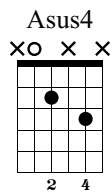

Faded

Alan Walker

Standard tuning

♩ = 120

Capo fret 6

S-Gt

T
A
B

1	1	1	0
0	2	2	0
0	2	2	0

T
A
B

0	0	0	0
3	2	2	3
3	2	2	3

T
A
B

1	1	1	1
0	2	0	0
0	2	0	0

25 *let ring* 26 *let ring* 27 *let ring* 28

T 0 0 0 0
A 0 2 2 2
B 0 2 2 2

29 *let ring* 30 31 32

T 0 0 0 0
A 3 2 0 2
B 3 2 0 2