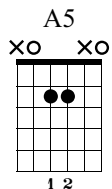

Faded

Alan Walker

Standard tuning

♩ = 120

Capo fret 6

S-Gt

T
A
B

1	1	1	0
0	2	2	0
0	2	2	0

T
A
B

0	0	0	0
3	2	2	3
3	2	2	3

T
A
B

1	1	1	1
0	2	0	0
0	2	0	0

25 *let ring* 26 *let ring* 27 *let ring* 28

T 0 0 0 0
A 0 2 2 2
B 0 2 2 2

29 *let ring* 30 31 32

T 0 0 0 0
A 3 2 0 2
B 3 2 0 2