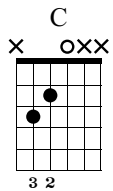

Faded

Alan Walker

Standard tuning

♩ = 120

Capo fret 6

S-Gt

T
A
B

1	1	1	0
0	2	2	0
0	2	2	0

T
A
B

0	0	0	0
3	2	2	3
3	2	2	3

T
A
B

1	1	1	1
0	2	0	0
0	2	0	0

25 *let ring* 26 *let ring* 27 *let ring* 28

T 0 0 0 0
A 0 2 2 2
B 0 2 2 2

29 *let ring* 30 31 32

T 0 0 0 0
A 3 2 0 2
B 3 2 0 2