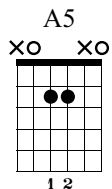

Faded

Alan Walker

Standard tuning

♩ = 120

Capo fret 6

S-Gt

T
A
B

1	1	1	0
0	2	2	0
0	2	2	0

T
A
B

0	0	0	0
3	2	2	3
3	2	2	3

T
A
B

1	1	1	1
0	2	0	0
0	2	0	0

25 *let ring* 26 *let ring* 27 *let ring* 28

T 0 0 0 0
A 0 2 2 2
B 0 2 2 2

29 *let ring* 30 31 32

T 0 0 0 0
A 3 2 0 2
B 3 2 0 2