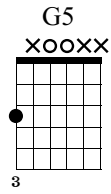

37 38 39 40 41

let ring

T
A
B

0 1 1 3 3 0 0 0 0 0 0 0 3 3

3 2 0 2 3 3 3 3 3 3 3 3 3 3