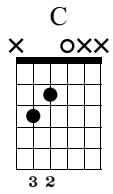

Faded

Alan Walker

Standard tuning

♩ = 120

Capo fret 6

S-Gt

T
A
B

1	1	1	0
0	2	2	0
0	2	2	0

T
A
B

0	0	0	0
3	2	2	3
3	2	2	3

T
A
B

1	1	1	1
0	2	0	0
0	2	0	0

25 *let ring* 26 *let ring* 27 *let ring* 28

T 0 0 0 0
A 0 2 2 2
B 0 2 2 2

29 *let ring* 30 31 32

T 0 0 0 0
A 3 2 0 2
B 3 2 0 2