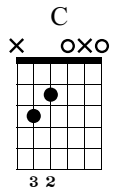

37 38 39 40 41

let ring

T
A
B

0 1 1 3 3 0 0 0 0 0 0 0 3 3

3 2 0 2 3 3 3 3 3 3 3 3 3 3