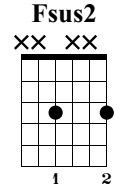

Faded

Alan Walker

Standard tuning

♩ = 120

Capo fret 6

S-Gt

T
A
B

1	1	1	0
0	2	2	0
0	2	2	0

T
A
B

0	0	0	0
3	2	2	3
3	2	2	3

T
A
B

1	1	1	1
0	2	0	0
0	2	0	0

25 *let ring* 26 *let ring* 27 *let ring* 28

T 0 0 0 0
A 0 2 2 2
B 0 2 2 2

29 *let ring* 30 31 32

T 0 0 0 0
A 3 2 0 2
B 3 2 0 2