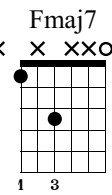

Faded

Alan Walker

Standard tuning

♩ = 120

Capo fret 6

S-Gt

T
A
B

1	1	1	0
0	2	2	0
0	2	2	0

T
A
B

0	0	0	0
3	2	2	3
3	2	2	3

T
A
B

1	1	1	1
0	2	0	0
0	2	0	0

25 *let ring* 26 *let ring* 27 *let ring* 28

T 0 0 0 0
A 0 2 2 2
B 0 2 2 2

29 *let ring* 30 31 32

T 0 0 0 0
A 3 2 0 2
B 3 2 0 2