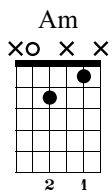

Faded

Alan Walker

Standard tuning

♩ = 120

Capo fret 6

S-Gt

T
A
B

1	1	1	0
0	2	2	0
0	2	2	0

T
A
B

0	0	0	0
3	2	2	3
3	2	2	3

T
A
B

1	1	1	1
0	2	0	0
0	2	0	0

25 *let ring* 26 *let ring* 27 *let ring* 28

T 0 0 0 0
A 0 2 2 2
B 0 2 2 2

29 *let ring* 30 31 32

T 0 0 0 0
A 3 2 0 2
B 3 2 0 2