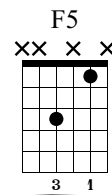

Faded

Alan Walker

Standard tuning

♩ = 120

Capo fret 6

S-Gt

T
A
B

1	1	1	0
0	2	2	0
0	2	2	0

T
A
B

0	0	0	0
3	2	2	3
3	2	2	3

T
A
B

1	1	1	1
0	2	0	0
0	2	0	0

25 *let ring* 26 *let ring* 27 *let ring* 28

T 0 0 0 0
A 0 2 2 2
B 0 2 2 2

29 *let ring* 30 31 32

T 0 0 0 0
A 3 2 0 2
B 3 2 0 2