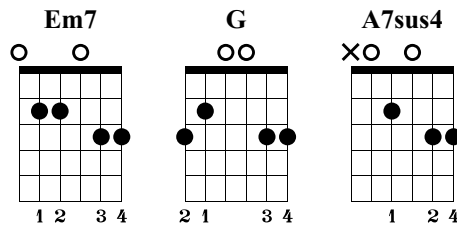

Wish You Were Here (short version)

Pink Floyd

Standard tuning

♩ = 60

Intro

s.guit.

Em7 G

Em7 G Em7